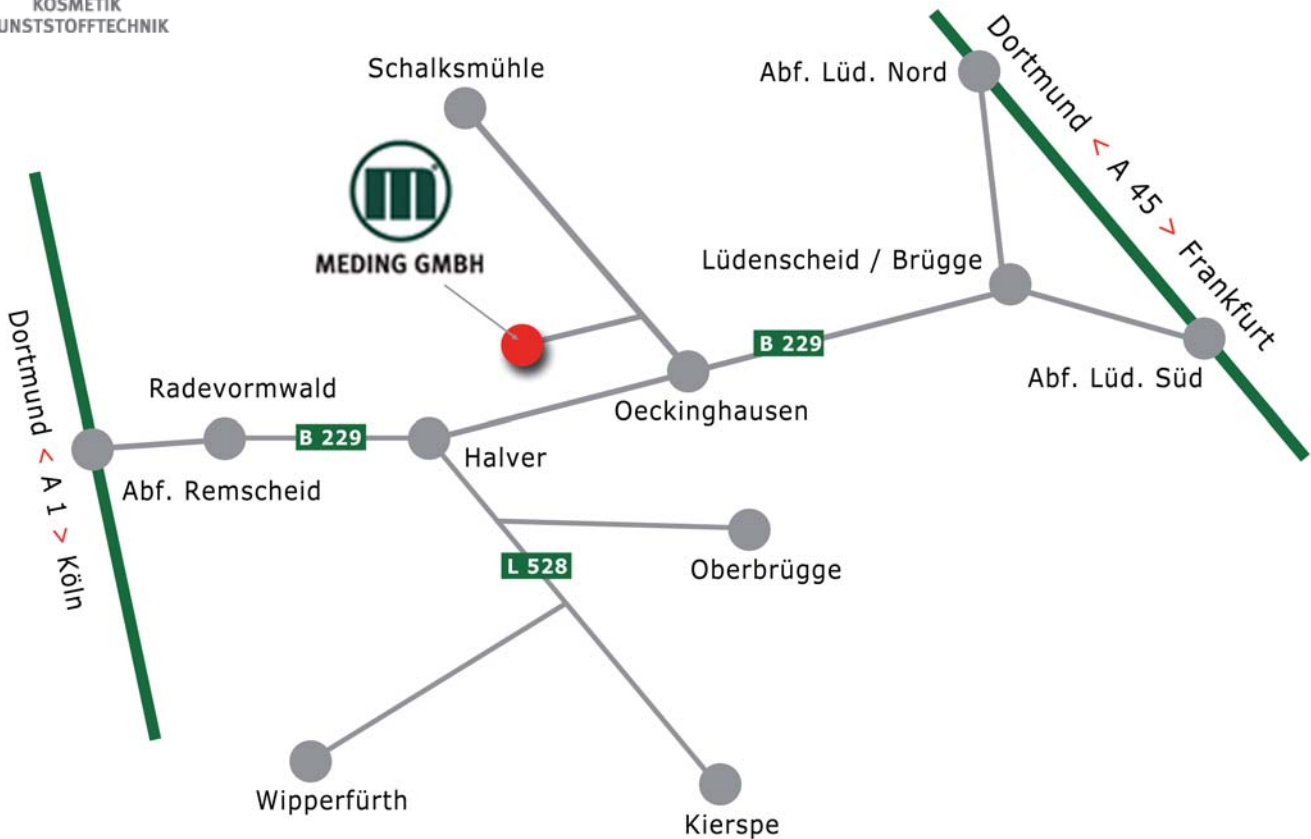

# location plan

## Coming from A 45 exit Lüdenschied Süd:

Exit Lüdenschied Süd towards Lüdenschied Centre. Turn left towards Halver on the next big crossing. Follow the street until the crossing in Brügge. Turn right. Next traffic light turn left towards Halver. Follow street B 229 until junction Oeckinghausen. Turn right towards Schalksmühle. After approx. 50 m turn left - Kruppstraße.

## Coming from A 45 exit Lüdenschied Nord:

Exit Lüdenschied Nord towards Lüdenschied. Turn right on the first traffic light towards Heedfeld. Follow the street towards Schalksmühle. When arriving Schalksmühle turn right towards Dahlerbrück/Hagen (street B 54). Turn left on the next crossing towards Halver (Hälverstraße). Follow the street until Oeckinghausen. Before reaching the crossing (approx. 50 m) turn left - Kruppstraße

## Coming from A 1:

Exit Remscheid towards Radevormwald. From Radevormwald towards Halver (street B 229). Follow the street towards Lüdenschied/Brügge until junction Oeckinghausen. Turn left towards Schalksmühle. After ca. 50 m turn left - Kruppstraße